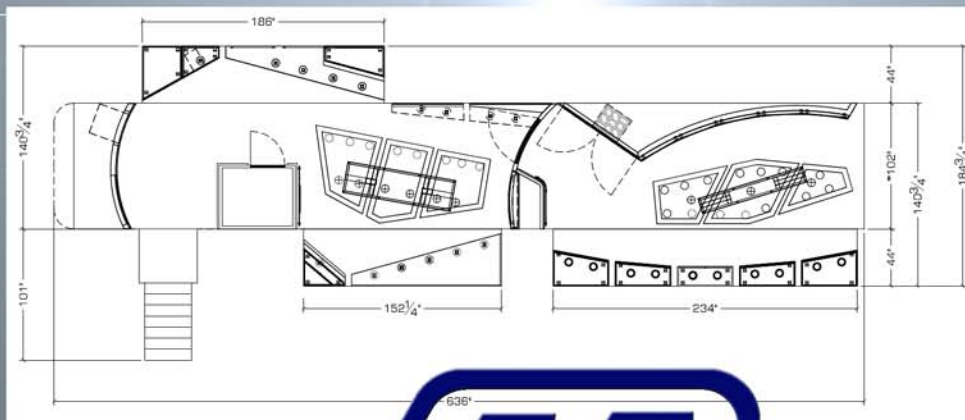

Methode's Mobile Technology and Design Center

- Interactive Methode Technology Displays
- Video Presentation Wall
- Private Design Center and Meeting Room
- Electronic Whiteboard
- Wireless Internet
- Video Conferencing Via Satellite
- Runs on its Own Power Generator and A/C
- Sales Literature Wall
- On Site Restroom Facilities
- 53' Long (Without Tractor) by 20.15' Wide (With Wings and Stairs Extended)

Methode is...
possibilities.

Showroom Requires Approximately
2 Rows of 10 Parking Spaces Each

For Information on Booking
the Mobile Showroom, Please Contact:
Methode Marketing
Karen Anderson
Phone: (708) 457-3238
Email: mobileshowroom@methode.com